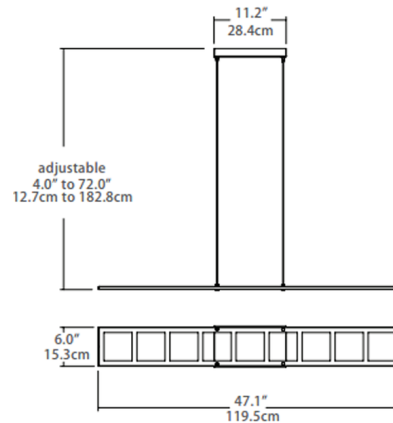

Shown in polished chrome / frosted