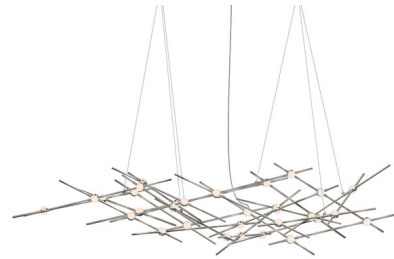

Description

Create a starry night sky with the Constellation Ursa Pendant, a dramatic arrangement of interconnected rods dotted with LED lights. Suspend it as a standalone piece or use multiple to create spectacular celestial imagery across your space. Included remote power supply dimmable with a 0-10V dimmer. Note: The included power supply (driver) must be installed in an accessible remote location.

Specifications

COLOR White
BODY FINISH Satin Nickel
WATTAGE 50W
DIMMER 0-10V
DIMENSIONS 55"L x 17.25"W x 13"H
INTEGRATED LED MODULE 25 x LED/2W/120-277V LED

Technical Information

COLOR RENDERING 90 CRI
LAMP COLOR 3000K
LUMENS/WATT 2,100.00
LUMINOUS FLUX 4200 lumens