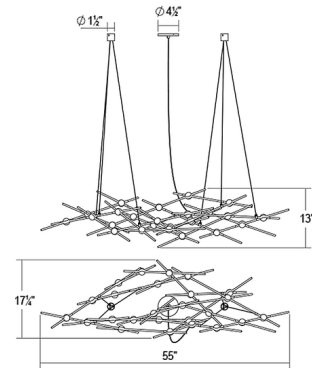

Description

Create a starry night sky with the Constellation Ursa Pendant, a dramatic arrangement of interconnected rods dotted with LED lights. Suspend it as a standalone piece or use multiple to create spectacular celestial imagery across your space. Included remote power supply dimmable with a 0-10V dimmer. Note: The included power supply (driver) must be installed in an accessible remote location.

Specifications

COLOR White
BODY FINISH Satin Nickel
WATTAGE 50W
DIMMER 0-10V
DIMENSIONS 55"L x 17.25"W x 13"H
INTEGRATED LED MODULE 25 x LED/2W/120-277V LED

Technical Information

COLOR RENDERING 90 CRI
LAMP COLOR 3000K
LUMENS/WATT 2,100.00
LUMINOUS FLUX 4200 lumens

Shown in satin nickel / white

CLICK TO VIEW PRODUCT

Notes: