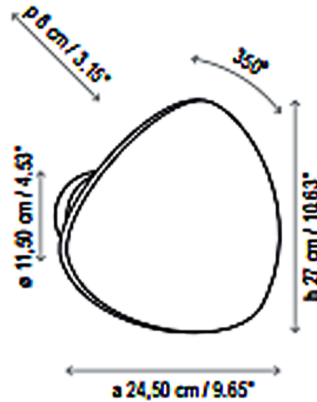

## Tria Single Wall Light - Floor Model

By Bover

### Specifications

COLOR	N/A
BODY FINISH	Natural Oak
WATTAGE	13W
DIMMER	Standard 120V
DIMENSIONS	9.65"W x 10.63"H x 3.15"D
INTEGRATED LED MODULE	1 x LED/13W/120-277V LED
COUNTRY OF ORIGIN	Spain

### Technical Information

COLOR RENDERING	85 CRI
LAMP COLOR	2700K
LUMENS/WATT	110.77
LUMINOUS FLUX	1440 lumens

CLICK TO VIEW PRODUCT

Notes: