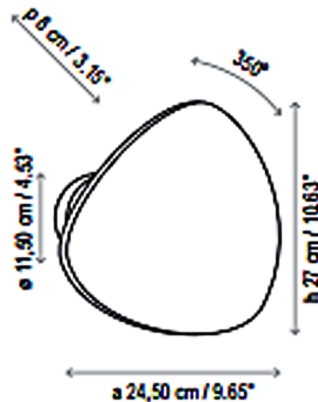

By Bover

Description

The Tria Single Wall Light features a frontal shade made of a wood material in Natural Oak. Shade can be slightly moved to offer a suggestive play of light and shadow around the organic shape of the diffuser. The inner structure is composed of a metal tube finished in white paint.

Shown in natural oak

Specifications

COLOR	N/A
BODY FINISH	Natural Oak
WATTAGE	13W
DIMMER	Standard 120V
DIMENSIONS	9.65"W x 10.63"H x 3.15"D
INTEGRATED LED MODULE	1 x LED/13W/120-277V LED
COUNTRY OF ORIGIN	Spain

Technical Information

COLOR RENDERING	85 CRI
LAMP COLOR	2700K
LUMENS/WATT	110.77
LUMINOUS FLUX	1440 lumens

CLICK TO VIEW PRODUCT

Notes: