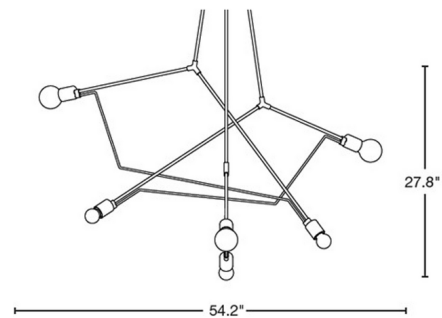

Description

The Divergence Outdoor Pendant brings all eyes to this focal point in your exterior area. The edgy arms cast a warm glow of light across your space. Coastal Outdoor finishes are specifically formulated to resist some of the harshest environmental conditions. Handcrafted to order by skilled artisans in Vermont, USA. Limited lifetime warranty when installed in a residential setting. Note: Standard height stem length.

Shown in coastal dark smoke

Specifications

COLOR	N/A
BODY FINISH	Coastal Dark Smoke
WATTAGE	48W
DIMMER	Standard 120V
DIMENSIONS	54.2"W x 27.8"H
BULB NOT INCLUDED	6 x G40/Medium (E26)/8W/120V LED
COUNTRY OF ORIGIN	United States

Technical Information

PRODUCT DIMENSIONS Min/Max Adjustable Length: 42.8" - 54.3"

CLICK TO VIEW PRODUCT

Notes: