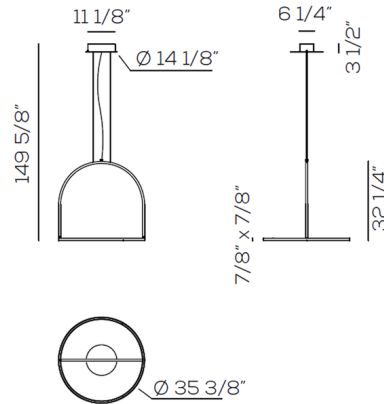

Shown in rust brown