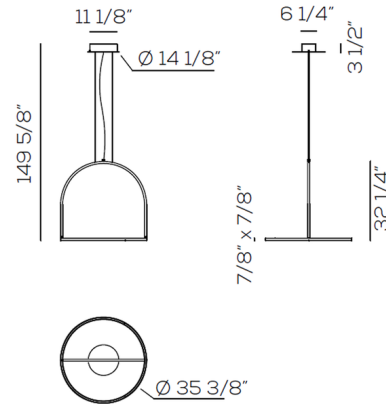

Shown in rust brown