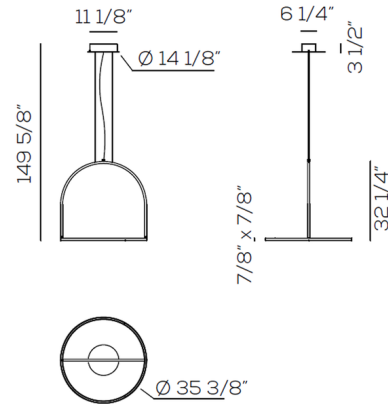

Shown in rust brown

CLICK TO VIEW PRODUCT

Notes: