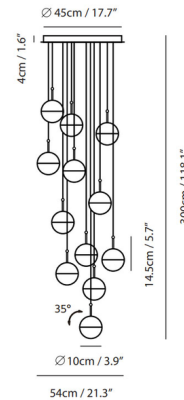

CLICK TO VIEW PRODUCT

Notes: