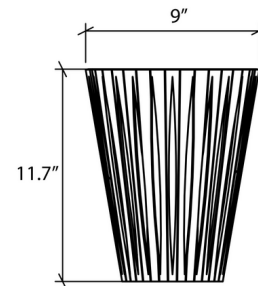

### Specifications

COLOR	White Acrylic
BODY FINISH	Teak
WATTAGE	17W
DIMMER	Standard 120V
DIMENSIONS	9"W x 11.7"H x 4.3"D
BULB NOT INCLUDED	1 x A19/Medium (E26)/17W/120V LED
COUNTRY OF ORIGIN	Brazil

CLICK TO VIEW PRODUCT