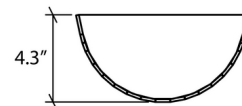

### Specifications

COLOR	White Acrylic
BODY FINISH	Teak
WATTAGE	17W
DIMMER	Standard 120V
DIMENSIONS	9"W x 11.7"H x 4.3"D
BULB NOT INCLUDED	1 x A19/Medium (E26)/17W/120V LED
COUNTRY OF ORIGIN	Brazil

CLICK TO VIEW PRODUCT