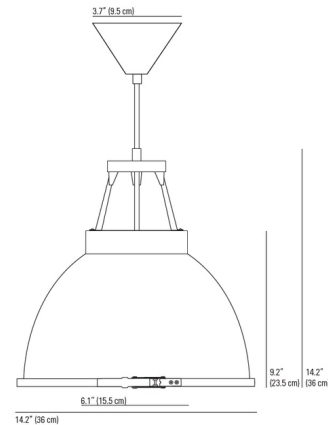

Lightology

lightology.com
866-954-4489
07-07-26

Project: _____
Company: _____
Location: _____ Fixture Type: _____
SPEC #: **OBT1464578**
Approved On: _____ Approved By: _____

Titan Size 1 Pendant with Etched Glass Diffuser - Floor Model By Original BTC

Description

The Titan Size 1 Pendant is an original 1940's design frequently seen in factories and industrial spaces. The bottom etched glass diffuser prevents glare - perfect for over islands and tables. Handmade by skilled artisans in the UK.

Shown in natural aluminum / etched glass

Specifications

COLOR	Etched Glass
BODY FINISH	Natural Aluminum
WATTAGE	17W
DIMMER	Standard 120V
DIMENSIONS	14.2\"W x 14.2\"H
BULB NOT INCLUDED	1 x A19/Medium (E26)/17W/120V LED
COUNTRY OF ORIGIN	United Kingdom

Technical Information

PRODUCT DIMENSIONS	Cable Length: 67"
--------------------	-------------------

CLICK TO VIEW PRODUCT

Notes: