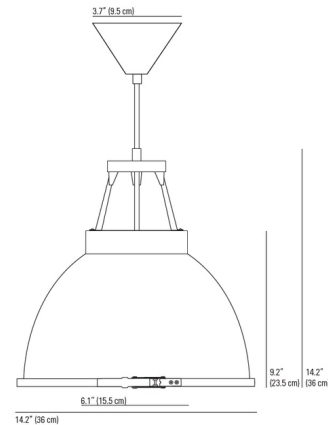

Lightology

lightology.com
866-954-4489
04-25-26

Project: _____
Company: _____
Location: _____ Fixture Type: _____
SPEC #: **OBT1464578**
Approved On: _____ Approved By: _____

Titan Size 1 Pendant with Etched Glass Diffuser - Floor Model By Original BTC

Description

The Titan Size 1 Pendant is an original 1940's design frequently seen in factories and industrial spaces. The bottom etched glass diffuser prevents glare - perfect for over islands and tables. Handmade by skilled artisans in the UK.

Shown in natural aluminum / etched glass

Specifications

COLOR	Etched Glass
BODY FINISH	Natural Aluminum
WATTAGE	17W
DIMMER	Standard 120V
DIMENSIONS	14.2\"W x 14.2\"H
BULB NOT INCLUDED	1 x A19/Medium (E26)/17W/120V LED
COUNTRY OF ORIGIN	United Kingdom

Technical Information

PRODUCT DIMENSIONS	Cable Length: 67"
--------------------	-------------------

CLICK TO VIEW PRODUCT

Notes: