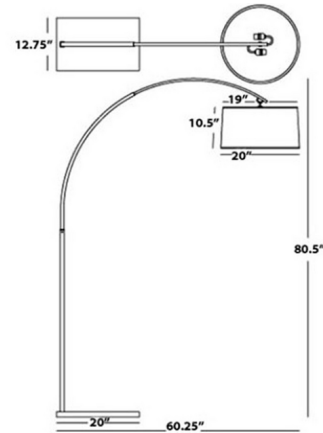

### Specifications

COLOR	White Brussels Linen
BODY FINISH	Warm Brass
WATTAGE	54W
DIMMER	Included
DIMENSIONS	60.25"W x 80.5"H
BULB NOT INCLUDED	2 x A21 3-Way/Medium (E26)/27W/120V LED
COUNTRY OF ORIGIN	China