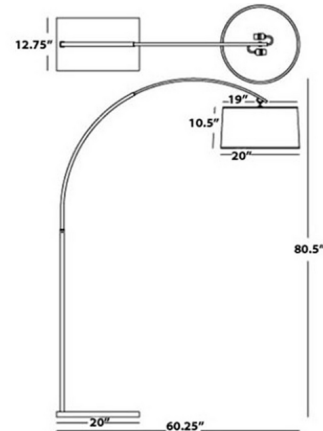

By Robert Abbey

Description

The Archer Floor Lamp features a White Brussels Linen shade with self fabric bottom diffuser in a Warm Brass finish and marble base. Includes 12 foot cord and in-line on/off floor switch.

Shown in warm brass / white brussels linen

Specifications

COLOR	White Brussels Linen
BODY FINISH	Warm Brass
WATTAGE	54W
DIMMER	Included
DIMENSIONS	60.25"W x 80.5"H
BULB NOT INCLUDED	2 x A21 3-Way/Medium (E26)/27W/120V LED
COUNTRY OF ORIGIN	China