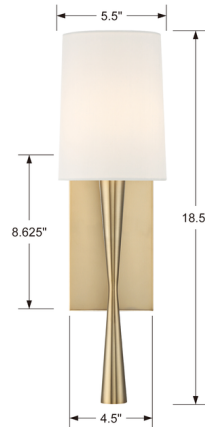

Lightology

lightology.com
866-954-4489
07-07-26

Project: _____

Company: _____

Location: _____ Fixture Type: _____

SPEC #: **CRY1464587**

Approved On: _____ Approved By: _____

Trenton Wall Light - Floor Model By Crystorama

Description

The Trenton Wall Light is a beautiful and classy wall light that will fit in with most decors. Features a White Silk shade with an Aged Brass.

Shown in aged brass / white silk

Specifications

COLOR	White Silk
BODY FINISH	Aged Brass
WATTAGE	5W
DIMMER	Standard 120V
DIMENSIONS	5.5"W x 18.5"H x 6.5"D
BULB NOT INCLUDED	1 x B11/Candelabra (E12)/5W/120V LED
COUNTRY OF ORIGIN	China