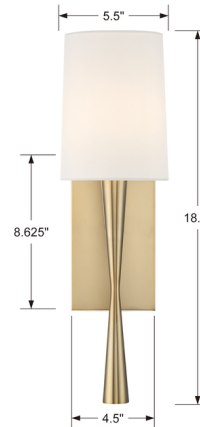

Lightology

lightology.com
866-954-4489
04-22-26

Project: _____

Company: _____

Location: _____ Fixture Type: _____

SPEC #: **CRY1464587**

Approved On: _____ Approved By: _____

Trenton Wall Light - Floor Model By Crystorama

Description

The Trenton Wall Light is a beautiful and classy wall light that will fit in with most decors. Features a White Silk shade with an Aged Brass.

Shown in aged brass / white silk

Specifications

COLOR	White Silk
BODY FINISH	Aged Brass
WATTAGE	5W
DIMMER	Standard 120V
DIMENSIONS	5.5"W x 18.5"H x 6.5"D
BULB NOT INCLUDED	1 x B11/Candelabra (E12)/5W/120V LED
COUNTRY OF ORIGIN	China