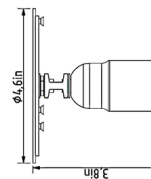

By Brokis

Description

The Memory Wall Light awakens the imagination and recalls a carefree childhood. The illusion of an inflated balloon is flawless, right down to the dangling string which switches the light on and off. Finished in a Glossy glass finish. Field adjustable string length: 47.25 inch. Includes canopy to cover US junction box. On/off pull cord.

Shown in white / orange

Specifications

COLOR	Orange
BODY FINISH	White
WATTAGE	7W
DIMMER	N/A
DIMENSIONS	16.3"W x 16.3"H x 15.8"D
BULB NOT INCLUDED	1 x A19/Medium (E26)/7W/120V LED
COUNTRY OF ORIGIN	Czech Republic