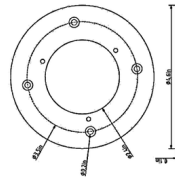

By Brokis

Description

The Memory Wall Light awakens the imagination and recalls a carefree childhood. The illusion of an inflated balloon is flawless, right down to the dangling string which switches the light on and off. Finished in a Glossy glass finish. Field adjustable string length: 47.25 inch. Includes canopy to cover US junction box. On/off pull cord.

Shown in white / orange

Specifications

COLOR	Orange
BODY FINISH	White
WATTAGE	7W
DIMMER	N/A
DIMENSIONS	16.3"W x 16.3"H x 15.8"D
BULB NOT INCLUDED	1 x A19/Medium (E26)/7W/120V LED
COUNTRY OF ORIGIN	Czech Republic