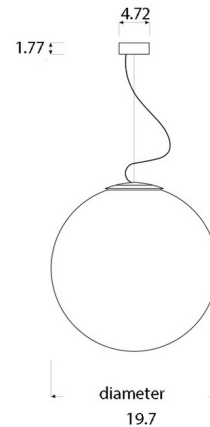

### Specifications

COLOR	White
BODY FINISH	Silver
WATTAGE	13W
DIMMER	Standard 120V
DIMENSIONS	78"L x 19.7"W x 19.7"H
BULB NOT INCLUDED	1 x A19/Medium (E26)/13W/120V LED

CLICK TO VIEW PRODUCT

Notes: