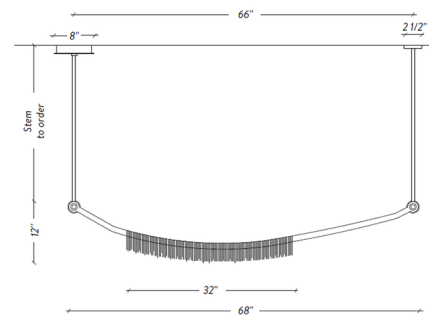

CLICK TO VIEW PRODUCT

Notes: