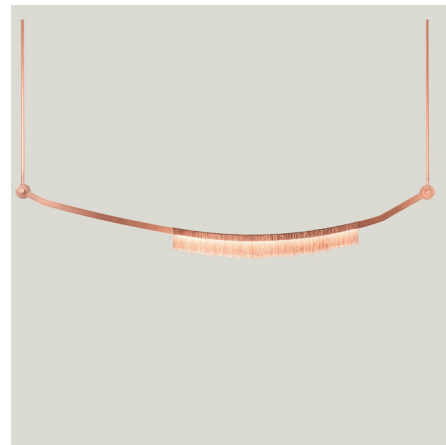

By Larose Guyon

Description

The Liane Pendant boasts a delicate look through its hand-crafted appeal. Delicate copper chains drip and shimmer with a simple yet elegant long shape inspired by the poetry of nature. Magic is created through the unique shadows cast through the Liane's chains. Place this linear pendant over the dining table to add the perfect decorative element to your home. Available with 12 inch downrods for your perfect hanging height. Warm Dim (2700K-2200K) color temperature. Recommended dimmer: Lutron DVCL-153P, sold separately.

Specifications

COLOR	N/A
BODY FINISH	Copper
WATTAGE	10W
DIMMER	Standard 120V
DIMENSIONS	68"L x 3"W x 12"H
INTEGRATED LED MODULE	1 x LED/10W/120V LED
COUNTRY OF ORIGIN	Canada

Technical Information

LAMP LIFE	50000 hours
LAMP COLOR	2700K Warm Dim
LUMENS/WATT	72.00
LUMINOUS FLUX	720 lumens

Shown in copper

CLICK TO VIEW PRODUCT

Notes: