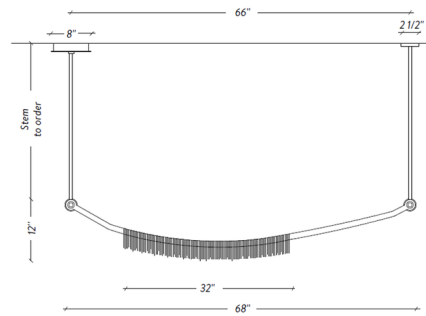

CLICK TO VIEW PRODUCT

Notes: