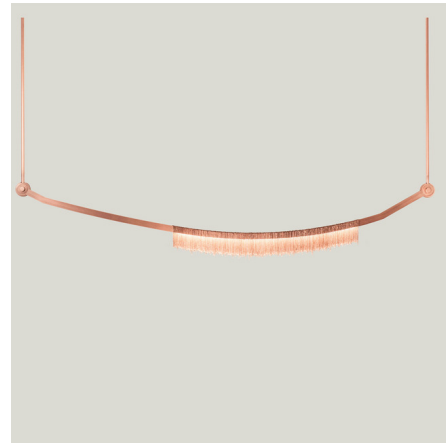

By Larose Guyon

Description

The Liane Pendant boasts a delicate look through its hand-crafted appeal. Delicate copper chains drip and shimmer with a simple yet elegant long shape inspired by the poetry of nature. Magic is created through the unique shadows cast through the Liane's chains. Place this linear pendant over the dining table to add the perfect decorative element to your home. Available with 12 inch downrods for your perfect hanging height. Warm Dim (2700K-2200K) color temperature. Recommended dimmer: Lutron DVCL-153P, sold separately.

Specifications

COLOR	N/A
BODY FINISH	Copper
WATTAGE	10W
DIMMER	Standard 120V
DIMENSIONS	68"L x 3"W x 12"H
INTEGRATED LED MODULE	1 x LED/10W/120V LED
COUNTRY OF ORIGIN	Canada

Technical Information

LAMP LIFE	50000 hours
LAMP COLOR	2700K Warm Dim
LUMENS/WATT	72.00
LUMINOUS FLUX	720 lumens

Shown in copper

CLICK TO VIEW PRODUCT

Notes: