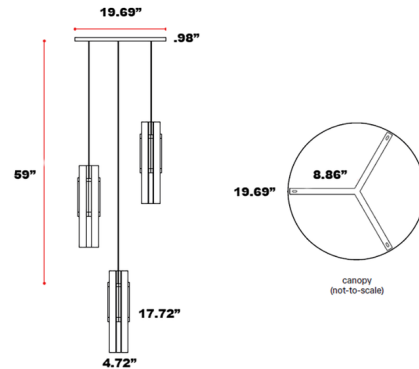

Shown in sand black / brushed brass

Specifications

COLOR Brushed Brass
BODY FINISH Sand Black
WATTAGE 45W
DIMMER Standard 120V
DIMENSIONS 19.69"W x 17.72"H
BULB NOT INCLUDED 3 x A19/Medium (E26)/15W/120V LED

Technical Information

PRODUCT DIMENSIONS Adjustable Cable Length: 59"

CLICK TO VIEW PRODUCT

Notes: