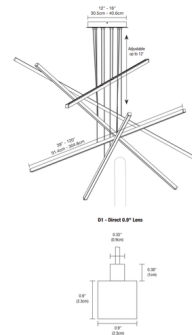

### Description

The Pix Sticks Cirrus Suspension with D1 Direct Lens is a customizable chandelier for the modern home, office, restaurant, or commercial area. Features linear channels that intersect at alternate heights casting downlight illumination through diffused white lenses. Available in Satin Brass finish with Black connectors and hardware. 5 watts per foot per channel with three 48 inch channels. Supplied with a 12 inch metal canopy, a 120 volt input, 24VDC Class 2 output electronic low voltage LED power supply, and 12 feet of suspension cable. Dimmable with an ELV dimmer, sold separately. Note: This is a special order item.

### Specifications

COLOR . . . . . White Lens  
BODY FINISH . . . . . Satin Brass  
WATTAGE . . . . . 20W  
DIMMER . . . . . Low Voltage Electronic  
DIMENSIONS . . . . . 48"L x 0.9"W x 0.9"H  
INTEGRATED LED MODULE . . . . . 4 x LED/5W/120V LED

**PX3P\*** Pix Sticks Cirrus 3-Light, with Power  
\*2-5 Pix Sticks: 12" Round Multi-Port Surface Mount  
Canopy with Power (Included)

CLICK TO VIEW PRODUCT

Notes: