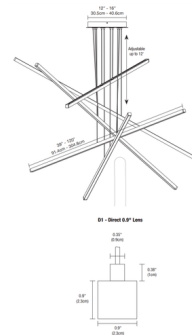

By PureEdge Lighting

Description

The Pix Sticks Cirrus Suspension with D1 Direct Lens is a customizable chandelier for the modern home, office, restaurant, or commercial area. Features linear channels that intersect at alternate heights casting downlight illumination through diffused white lenses. Available in Satin Brass finish with Black connectors and hardware. 5 watts per foot per channel with three 48 inch channels. Supplied with a 12 inch metal canopy, a 120 volt input, 24VDC Class 2 output electronic low voltage LED power supply, and 12 feet of suspension cable. Dimmable with an ELV dimmer, sold separately. Note: This is a special order item.

Specifications

COLOR	White Lens
BODY FINISH	Satin Brass
WATTAGE	20W
DIMMER	Low Voltage Electronic
DIMENSIONS	48"L x 0.9"W x 0.9"H
INTEGRATED LED MODULE	4 x LED/5W/120V LED

Technical Information

LAMP LIFE	50000 hours
COLOR RENDERING	95 CRI
LAMP COLOR	2700K
LUMENS/WATT	521.60
LUMINOUS FLUX	2608 lumens

Shown in satin brass / white lens

PX3P* Pix Sticks Cirrus 3-Light, with Power
 *2-5 Pix Sticks: 12" Round Multi-Port Surface Mount
 Canopy with Power (Included)

CLICK TO VIEW PRODUCT

Notes: