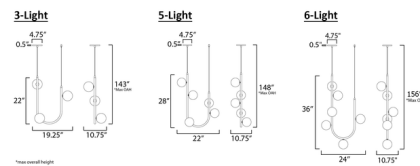

Shown in heritage / white glass

Specifications

COLOR White Glass
 BODY FINISH Heritage
 WATTAGE 24W
 DIMMER Low Voltage Electronic
 DIMENSIONS 24"W x 36"H x 10.75"D
 BULB INCLUDED 6 x JCD/G9/4W/120V LED
 COUNTRY OF ORIGIN China

Technical Information

PRODUCT DIMENSIONS Adjustable Overall Height: 38" to 156"
 LAMP LIFE 25000 hours
 COLOR RENDERING 90 CRI
 LAMP COLOR 3000K
 LUMENS/WATT 522.50
 LUMINOUS FLUX 2090 lumens

CLICK TO VIEW PRODUCT