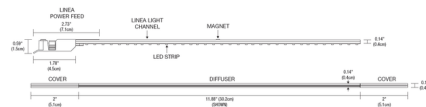

CLICK TO VIEW PRODUCT

Notes: