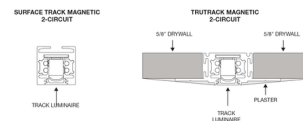

Description

Linea is a low-profile linear luminaire engineered for TruTrack 2-Circuit Magnetic Plaster-In systems, delivering clean lines and precise illumination. Integrated into a fully low voltage 24VDC system, it delivers exceptional efficiency over traditional track lighting. Available with 2.5 or 5 watts per foot in 2, 4, 6 and 8 foot sections in multiple static white color temperature options including Warm Dim (30D). Warm Dim available in 5 watt option only. Compatible with TruTrack Magnetic (TR24M-2C), Surface Mount Magnetic track (TS24M-2C) and TruTrack Trim (TTR24M-2C). Note: Track, power supply and track components sold separately.

Specifications

COLOR	N/A
BODY FINISH	White
WATTAGE	4W
DIMMER	Low Voltage Electronic
DIMENSIONS	24"L x 0.17"W x 0.14"H
INTEGRATED LED MODULE	2 x LED/2W/24V LED

Technical Information

LAMP LIFE	50000 hours
BEAM ANGLE	45°
COLOR RENDERING	92 CRI
LAMP COLOR	2700K
LUMENS/WATT	101.00
LUMINOUS FLUX	202 lumens

Shown in white

CLICK TO VIEW PRODUCT

Notes: