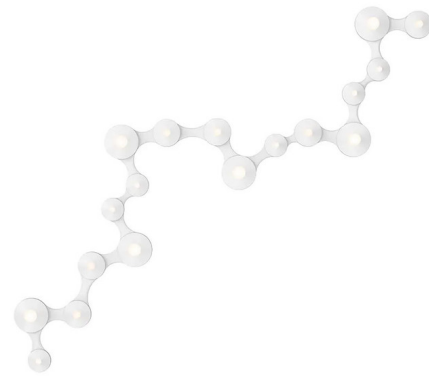

Lightology

lightology.com
866-954-4489
06-04-26

Project: _____

Company: _____

Location: _____ Fixture Type: _____

SPEC #: **SON1464677**

Approved On: _____ Approved By: _____

Coral Wall / Ceiling Light - Overstock

By Sonneman

Description

The Coral Surface Light features sculptural shapes connecting into an organically modern system of light. Constructed of a thermoplastic material with acrylic white lenses. Can be mounted on the ceiling or wall. Includes 6 inch canopy. TRIAC/ELV/0-10V dimming. Note: includes an LED driver requiring a remote location installation.

Shown in satin white / white

Specifications

COLOR	White
BODY FINISH	Satin White
WATTAGE	84W
DIMMER	Low Voltage Electronic
DIMENSIONS	. 91"L x 32"W x 1"H
INTEGRATED LED MODULE	. 6 x LED/14W/120-277V LED

Technical Information

COLOR RENDERING	. 90 CRI
LAMP COLOR	. 3000K
LUMENS/WATT	. 257.14
LUMINOUS FLUX	. 3600 lumens

CLICK TO VIEW PRODUCT

Notes: