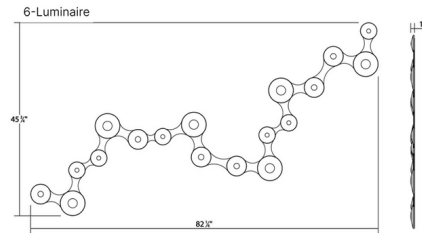

By Sonneman

Description

The Coral Surface Light features sculptural shapes connecting into an organically modern system of light. Constructed of a thermoplastic material with acrylic white lenses. Can be mounted on the ceiling or wall. Includes 6 inch canopy. TRIAC/ELV/0-10V dimming. Note: includes an LED driver requiring a remote location installation.

Shown in satin white / white

Specifications

COLOR	White
BODY FINISH	Satin White
WATTAGE	84W
DIMMER	Low Voltage Electronic
DIMENSIONS	. 91"L x 32"W x 1"H
INTEGRATED LED MODULE	. 6 x LED/14W/120-277V LED

Technical Information