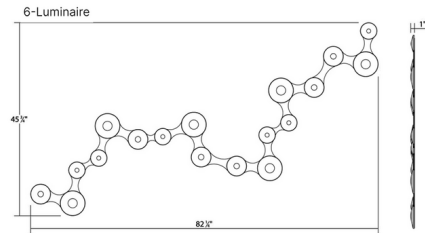

By SONNEMAN

Description

The Coral Surface Light features sculptural shapes connecting into an organically modern system of light. Constructed of a thermoplastic material with acrylic white lenses. Can be mounted on the ceiling or wall. Includes 6 inch canopy. TRIAC/ELV/0-10V dimming. Note: includes an LED driver requiring a remote location installation.

Shown in satin white / white

Specifications

COLOR	White
BODY FINISH	Satin White
WATTAGE	84W
DIMMER	Low Voltage Electronic
DIMENSIONS	. 91"L x 32"W x 1"H
INTEGRATED LED MODULE	. 6 x LED/14W/120-277V LED

Technical Information