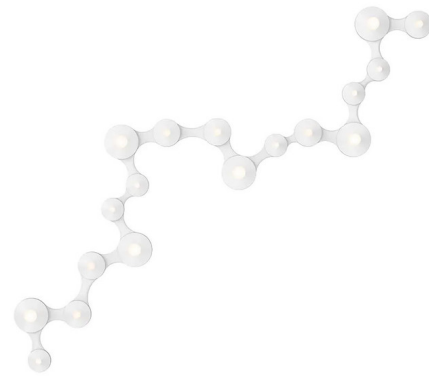

Lightology

lightology.com
866-954-4489
04-15-26

Project: _____
 Company: _____
 Location: _____ Fixture Type: _____
 SPEC #: **SON1464677**
 Approved On: _____ Approved By: _____

Coral Wall / Ceiling Light - Overstock

By SONNEMAN

Description

The Coral Surface Light features sculptural shapes connecting into an organically modern system of light. Constructed of a thermoplastic material with acrylic white lenses. Can be mounted on the ceiling or wall. Includes 6 inch canopy. TRIAC/ELV/0-10V dimming. Note: includes an LED driver requiring a remote location installation.

Shown in satin white / white

Specifications

COLOR	White
BODY FINISH	Satin White
WATTAGE	84W
DIMMER	Low Voltage Electronic
DIMENSIONS	. 91"L x 32"W x 1"H
INTEGRATED LED MODULE	. 6 x LED/14W/120-277V LED

Technical Information

COLOR RENDERING	. 90 CRI
LAMP COLOR	. 3000K
LUMENS/WATT	. 257.14
LUMINOUS FLUX	. 3600 lumens

CLICK TO VIEW PRODUCT

Notes: