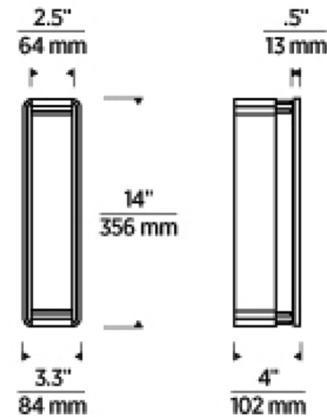

Shown in natural brass / clear

CLICK TO VIEW PRODUCT

Notes: