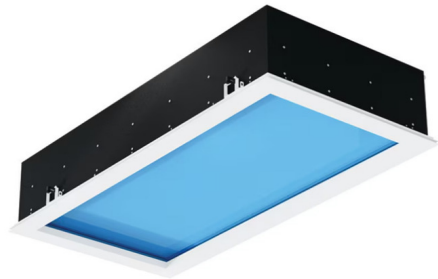

Specifications

COLOR	N/A
BODY FINISH	White
WATTAGE	300W
DIMMER	N/A
DIMENSIONS	47.64"L x 24.02"W x 7.88"H
INTEGRATED LED MODULE	LED/300W/120-277V LED

Technical Information

APERTURE SIZE	48.000"
APERTURE SHAPE	Rectangular
HOUSING HEIGHT	9"
HOUSING TYPE	New Construction NON IC
CEILING TYPE	Drywall with Trim
FUNCTION	Downlight
LAMP LIFE	30000 hours
BEAM ANGLE	30°
COLOR RENDERING	93 CRI
LAMP COLOR	Tunable White
LUMENS/WATT	33.33
LUMINOUS FLUX	10000 lumens

Shown in white