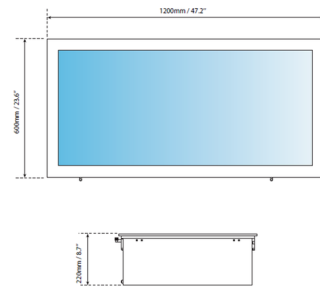

CLICK TO VIEW PRODUCT

Notes: