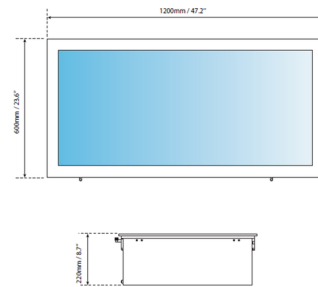

CLICK TO VIEW PRODUCT

Notes: