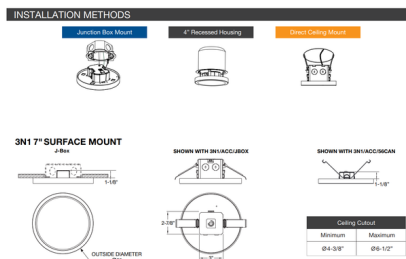

CLICK TO VIEW PRODUCT

Notes: