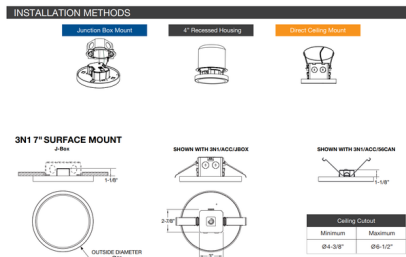

CLICK TO VIEW PRODUCT

Notes: