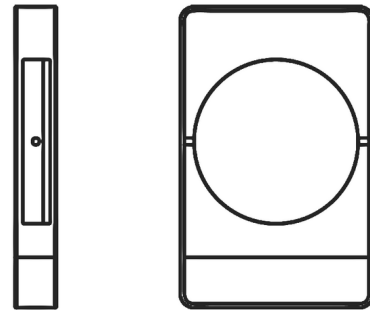

H220 W140 D35
H8.6" W5.5" D1.3"

CLICK TO VIEW PRODUCT

Notes: