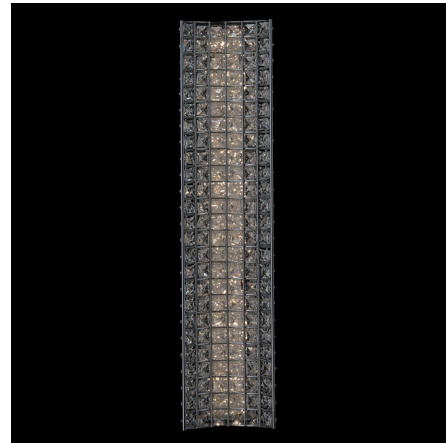

## Nuvole Wall Sconce

By Allegri

### Description

Allegris contemporary Nuvole Wall Sconce circles the square. Each Firenze crystal is situated within an individual chrome square, allowing enough movement to ensure brilliant refracted light. The overall gently sloping domed shape was designed specifically to cast a warm glow.

Shown in polished chrome / firenze clear

### Specifications

COLOR . . . . . Firenze Clear  
BODY FINISH . . . . . Polished Chrome  
WATTAGE . . . . . 18W  
DIMMER . . . . . Standard 120V  
DIMENSIONS . . . . . 6"W x 26"H x 4"D  
INTEGRATED LED MODULE . . . . . 1 x LED/18W/120V LED  
COUNTRY OF ORIGIN . . . . . China