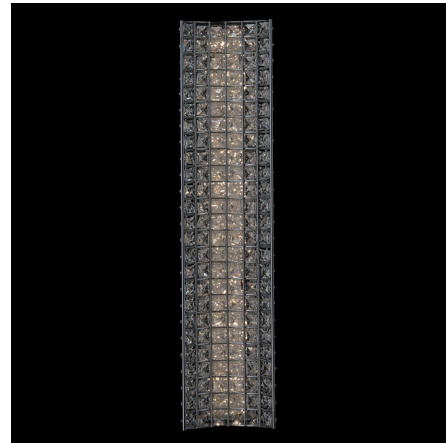

Lightology

lightology.com
866-954-4489
07-09-26

Project: _____

Company: _____

Location: _____ Fixture Type: _____

SPEC #: **AGR1464705**

Approved On: _____ Approved By: _____

Nuvole Wall Sconce

By Allegri

Description

Allegri's contemporary Nuvole Wall Sconce circles the square. Each Firenze crystal is situated within an individual chrome square, allowing enough movement to ensure brilliant refracted light. The overall gently sloping domed shape was designed specifically to cast a warm glow.

Shown in polished chrome / firenze clear

Specifications

COLOR	Firenze Clear
BODY FINISH	Polished Chrome
WATTAGE	18W
DIMMER	Standard 120V
DIMENSIONS	6"W x 26"H x 4"D
INTEGRATED LED MODULE	1 x LED/18W/120V LED
COUNTRY OF ORIGIN	China