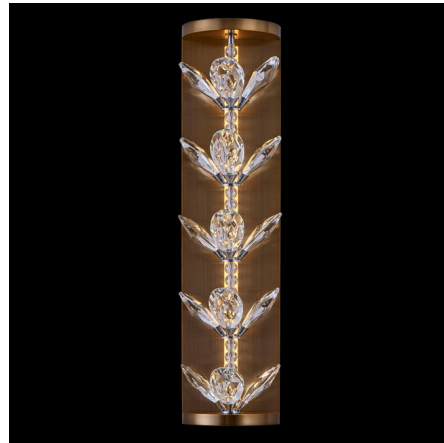

Lightology

lightology.com
866-954-4489
04-26-26

Project: _____

Company: _____

Location: _____ Fixture Type: _____

SPEC #: **AGR1464745**

Approved On: _____ Approved By: _____

Petalo Wall Sconce

By Allegri

Description

Petalo is an embodiment of elegance and sophistication drawing inspiration from contemporary floral motifs. Its artistic finesse and crushed glass diffuser combine to create a distinctive lighting experience that brings a touch of luxury to any space in a warm Winter Brass finish.

Shown in winter brass / crystal

Specifications

COLOR Crystal
BODY FINISH Winter Brass
WATTAGE 28W
DIMMER Low Voltage Electronic
DIMENSIONS 6"W x 24"H x 5.5"D
INTEGRATED LED MODULE 1 x LED/28W/120V LED
COUNTRY OF ORIGIN China