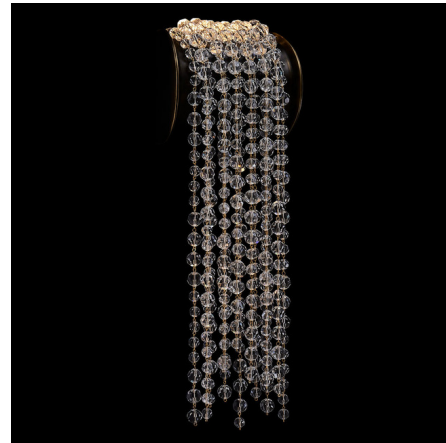

## Pandere Wall Sconce

By Allegri

### Description

The Pandere Wall Sconce, inspired by the elegance of layered bracelets and cascading jewels, features a custom-cast brass holder that supports crystals, allowing them to gracefully cascade down the curved surface like a waterfall. This stunning piece is equipped with both an LED uplight and downlight, creating an enchanting effect of light shimmering through a veil of water or sunlight piercing through a misty waterfall. The crystals vary in size, adding to the natural allure. Finished in a sophisticated New Bronze.

Shown in bronze / firenze clear

### Specifications

COLOR . . . . . Firenze Clear  
BODY FINISH . . . . . Bronze  
WATTAGE . . . . . 5W  
DIMMER . . . . . Low Voltage Electronic  
DIMENSIONS . . . . . 6"W x 18"H x 4"D  
INTEGRATED LED MODULE . . . . . 1 x LED/5W/120V LED  
COUNTRY OF ORIGIN . . . . . China