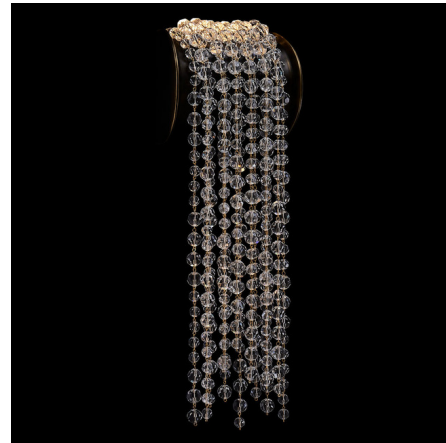

Lightology

lightology.com
866-954-4489
07-02-26

Project: _____

Company: _____

Location: _____ Fixture Type: _____

SPEC #: **AGR1464765**

Approved On: _____ Approved By: _____

Pandere Wall Sconce

By Allegri

Description

The Pandere Wall Sconce, inspired by the elegance of layered bracelets and cascading jewels, features a custom-cast brass holder that supports crystals, allowing them to gracefully cascade down the curved surface like a waterfall. This stunning piece is equipped with both an LED uplight and downlight, creating an enchanting effect of light shimmering through a veil of water or sunlight piercing through a misty waterfall. The crystals vary in size, adding to the natural allure. Finished in a sophisticated New Bronze.

Shown in bronze / firenze clear

Specifications

COLOR Firenze Clear
BODY FINISH Bronze
WATTAGE 5W
DIMMER Low Voltage Electronic
DIMENSIONS 6"W x 18"H x 4"D
INTEGRATED LED MODULE 1 x LED/5W/120V LED
COUNTRY OF ORIGIN China