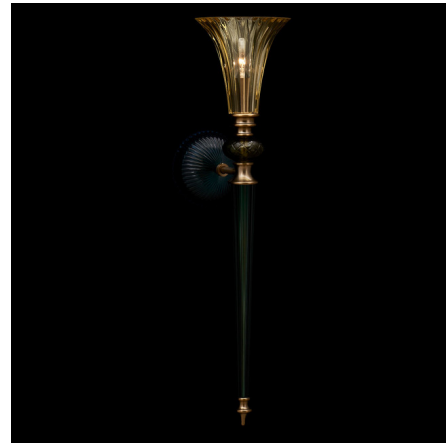

## Tinta Wall Sconce By Allegri

### Description

Introducing the Tinta Wall Sconce: a timeless design re-imagined with a vibrant palette. Each crystal element transitions from a soft light green to a deep navy blue ombre, creating a stunning gradient. The warm, rich brass accents perfectly complement the cooler hues of the crystals. This collection is a striking conversation starter and a delightful addition for those who appreciate eclectic and carefully curated interiors. Finished in an opulent Winter Brass, it strikes a perfect balance between classic elegance and modern flair.

Shown in winter brass / firenze clear

### Specifications

COLOR	Firenze Clear
BODY FINISH	Winter Brass
WATTAGE	7W
DIMMER	Standard 120V
DIMENSIONS	7"W x 30"H x 9"D
BULB NOT INCLUDED	1 x B10/Candelabra (E12)/7W/120V LED
COUNTRY OF ORIGIN	China