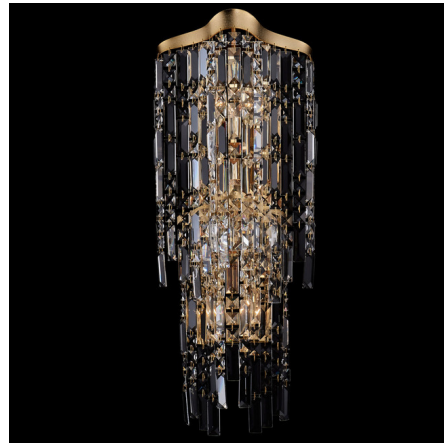

## Cadere Wall Sconce By Allegrì

### Description

The Cadere Wall Sconce captivates the eye and sparks intrigue with its mesmerizing visual texture. Drawing inspiration from cascading waterfalls, this collection showcases vertical Firenze Crystals suspended from an undulating steel frame. Elegantly finished in gold, it is both stunning and thought-provoking.

Shown in gold / firenze clear

### Specifications

COLOR . . . . . Firenze Clear  
BODY FINISH . . . . . Gold  
WATTAGE . . . . . 42W  
DIMMER . . . . . Standard 120V  
DIMENSIONS . . . . . 11"W x 28"H x 6"D  
BULB NOT INCLUDED . . . . . 6 x B10/Candelabra (E12)/7W/120V LED  
COUNTRY OF ORIGIN . . . . . China