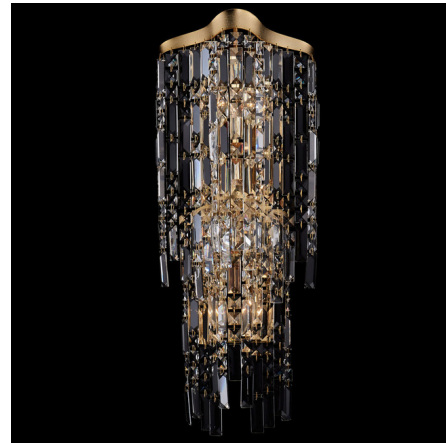

## Cadere Wall Sconce

By Allegrì

### Description

The Cadere Wall Sconce captivates the eye and sparks intrigue with its mesmerizing visual texture. Drawing inspiration from cascading waterfalls, this collection showcases vertical Firenze Crystals suspended from an undulating steel frame. Elegantly finished in gold, it is both stunning and thought-provoking.

Shown in gold / firenze clear

### Specifications

COLOR . . . . . Firenze Clear  
BODY FINISH . . . . . Gold  
WATTAGE . . . . . 42W  
DIMMER . . . . . Standard 120V  
DIMENSIONS . . . . . 11"W x 28"H x 6"D  
BULB NOT INCLUDED . . . . . 6 x B10/Candelabra (E12)/7W/120V LED  
COUNTRY OF ORIGIN . . . . . China