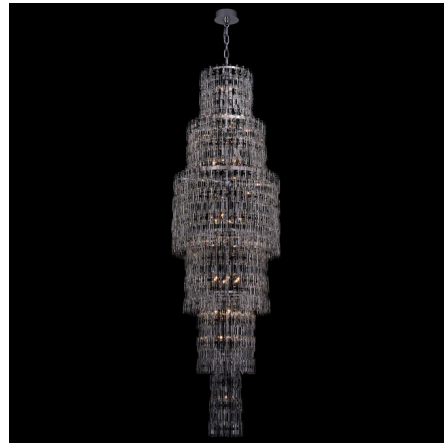

## Catene Foyer Light

By Allegrì

### Description

The Catene oversized foyer light adds visual interest with its crystal links. From a distance, it evokes the image of a shimmering waterfall, while up close, the intricate geometric design of the crystals stands out, making a bold impression. It is available in a Polished Chrome finish for a luxurious modern aesthetic.

Shown in polished chrome / firenze clear

### Specifications

COLOR	Firenze Clear
BODY FINISH	Polished Chrome
WATTAGE	364W
DIMMER	Standard 120V
DIMENSIONS	27"W x 95"H
BULB NOT INCLUDED	52 x B10/Candelabra (E12)/7W/120V LED
COUNTRY OF ORIGIN	China