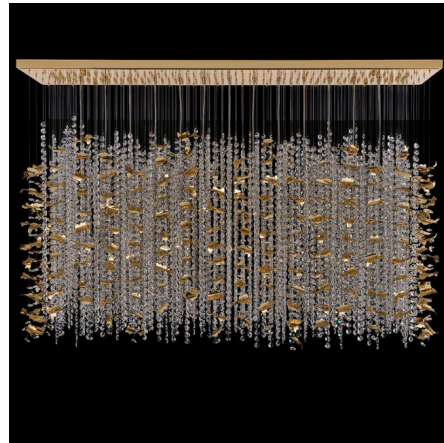

Lightology

lightology.com
866-954-4489
04-23-26

Project: _____

Company: _____

Location: _____ Fixture Type: _____

SPEC #: **AGR1464823**

Approved On: _____ Approved By: _____

Floating Leaves Linear Suspension By Allegri

Description

Introducing a sophisticated flush mount light fixture, expertly crafted from stainless steel and adorned with crystals, featuring an elegant 18K Gold finish. This stunning piece draws inspiration from the natural beauty of swirling and floating leaves, incorporating a captivating blend of textural crystals and gleaming gold metal reflectors. Designed with versatility in mind, each strand of this fixture can be adjusted up to 8 feet, allowing you to tailor its appearance to perfectly complement any interior space. Its unique design and luxurious materials make it an exquisite choice for interior designers seeking to add a touch of refinement and artistry to their projects.

Shown in gold / firenze clear

Specifications

COLOR Firenze Clear
BODY FINISH Gold
WATTAGE 91W
DIMMER Standard 120V
DIMENSIONS 60"L x 15"W x 24"H
BULB NOT INCLUDED 13 x B10/Candelabra (E12)/7W/120V LED
COUNTRY OF ORIGIN China