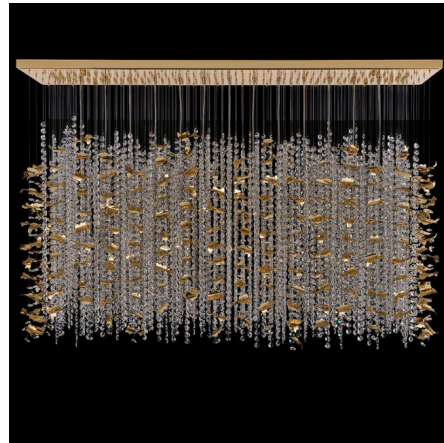

## Floating Leaves Linear Suspension By Allegri

### Description

Introducing a sophisticated flush mount light fixture, expertly crafted from stainless steel and adorned with crystals, featuring an elegant 18K Gold finish. This stunning piece draws inspiration from the natural beauty of swirling and floating leaves, incorporating a captivating blend of textural crystals and gleaming gold metal reflectors. Designed with versatility in mind, each strand of this fixture can be adjusted up to 8 feet, allowing you to tailor its appearance to perfectly complement any interior space. Its unique design and luxurious materials make it an exquisite choice for interior designers seeking to add a touch of refinement and artistry to their projects.

Shown in gold / firenze clear