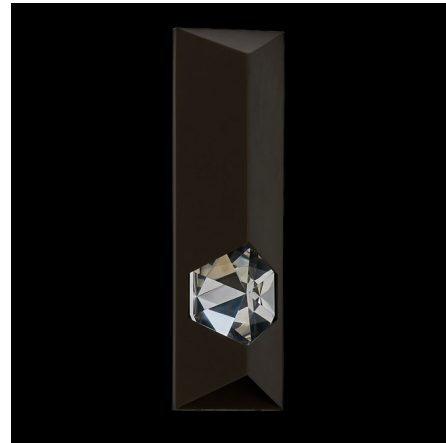

Lightology

lightology.com
866-954-4489
05-16-26

Project: _____

Company: _____

Location: _____ Fixture Type: _____

SPEC #: **AGR1464825**

Approved On: _____ Approved By: _____

Gemma Esterno Outdoor Wall Sconce By Allegri

Description

The Gemma Esterno seamlessly integrates its straightforward geometric design with contemporary outdoor architecture. Showcasing a singular crystal that emits a powerful downlight, this fixture is expertly crafted from Stainless Steel and faceted Firenze crystal. Its installation is straightforward, and maintenance is effortless. The Fluorocarbon Bronze finish ensures durability, even in the most challenging environments.

Shown in bronze / firenze clear

Specifications

COLOR Firenze Clear
BODY FINISH Bronze
WATTAGE 12W
DIMMER Standard 120V
DIMENSIONS 5"W x 17"H x 3.5"D
INTEGRATED LED MODULE 1 x LED/12W/120V LED
COUNTRY OF ORIGIN China