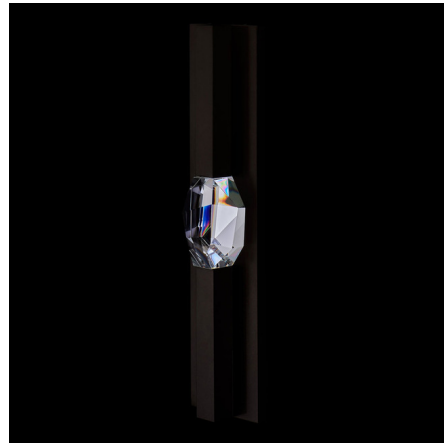

Lightology

lightology.com
866-954-4489
05-17-26

Project: _____

Company: _____

Location: _____ Fixture Type: _____

SPEC #: **AGR1464827**

Approved On: _____ Approved By: _____

Nodo Esterno Outdoor Wall Sconce By Allegri

Description

The Nodo Esterno offers a refined outdoor crystal design with a straightforward rectangular shape. Adorned with delicate Firenze crystals, it can effortlessly enhance various exterior wall surfaces. Its unique charm lies in the irregular, artistic crystal cuts that embody the Allegri Brands commitment to design excellence. Drawing inspiration from the organic forms of tree knots, it achieves a distinctive look without pretension. Constructed from durable stainless steel and coated with a resilient Bronze Fluorocarbon finish, it is built to endure the toughest outdoor conditions.

Shown in bronze / firenze clear

Specifications

COLOR Firenze Clear
BODY FINISH Bronze
WATTAGE 4W
DIMMER Standard 120V
DIMENSIONS 6"W x 24"H x 3.5"D
INTEGRATED LED MODULE 1 x LED/4W/120V LED
COUNTRY OF ORIGIN China

Technical Information

COLOR RENDERING 90 CRI
LAMP COLOR 3000K
LUMENS/WATT 75.00
LUMINOUS FLUX 300 lumens

CLICK TO VIEW PRODUCT

Notes: