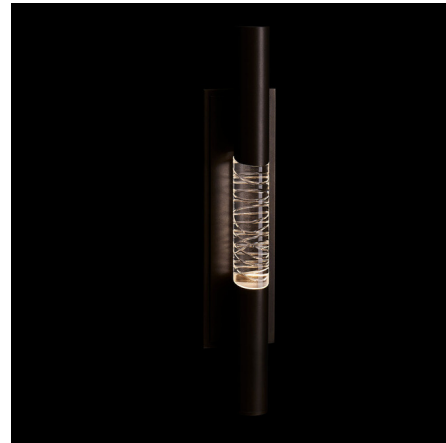

Lightology

lightology.com
866-954-4489
05-18-26

Project: _____

Company: _____

Location: _____ Fixture Type: _____

SPEC #: **AGR1464828**

Approved On: _____ Approved By: _____

Retmo Outdoor Wall Sconce By Allegri

Description

Retmo Esterno showcases a sleek, rectangular canopy complemented by a cylindrical body that houses a downlight and an artistically cut crystal. This crystal, with its unique and irregular cuts, seamlessly fits the angled joints of the cylinder. The outdoor wall sconce, finished in resilient Fluorocarbon Bronze, is designed for easy cleaning and maintenance, making it ideal for enduring the toughest weather conditions.

Shown in bronze / firenze clear

Specifications

COLOR Firenze Clear
BODY FINISH Bronze
WATTAGE 3W
DIMMER Standard 120V
DIMENSIONS 5"W x 22"H x 4"D
INTEGRATED LED MODULE 1x LED/3W/120V LED
COUNTRY OF ORIGIN China