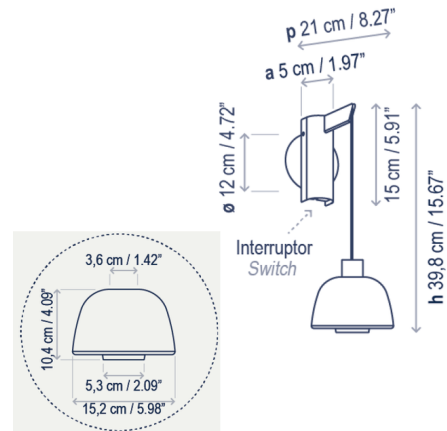

CLICK TO VIEW PRODUCT

Notes: