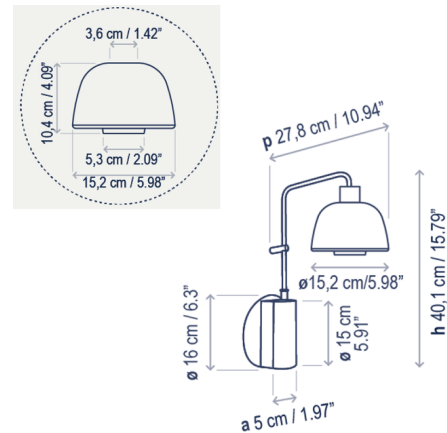

Shown in black / opal white

CLICK TO VIEW PRODUCT

Notes: