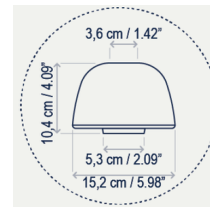

Specifications

| | |
|-----------------------|---------------------|
| COLOR | Smoked Mirror |
| BODY FINISH | Black |
| WATTAGE | 5W |
| DIMMER | Not Dimmable |
| DIMENSIONS | 5.98"W x 4.72"H |
| INTEGRATED LED MODULE | 1 x LED/5W/120V LED |
| COUNTRY OF ORIGIN | Spain |

Technical Information

| | |
|-----------------|------------|
| COLOR RENDERING | 90 CRI |
| LAMP COLOR | 2700K |
| LUMENS/WATT | 69.00 |
| LUMINOUS FLUX | 345 lumens |

Shown in black / smoked mirror

ø 12,5 cm / 4.92"