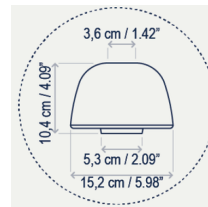

Specifications

COLOR	Smoked Mirror
BODY FINISH	Black
WATTAGE	5W
DIMMER	Not Dimmable
DIMENSIONS	5.98"W x 4.72"H
INTEGRATED LED MODULE	1 x LED/5W/120V LED
COUNTRY OF ORIGIN	Spain

Technical Information

COLOR RENDERING	90 CRI
LAMP COLOR	2700K
LUMENS/WATT	69.00
LUMINOUS FLUX	345 lumens

Shown in black / smoked mirror

ø 12,5 cm / 4.92"

CLICK TO VIEW PRODUCT

Notes: