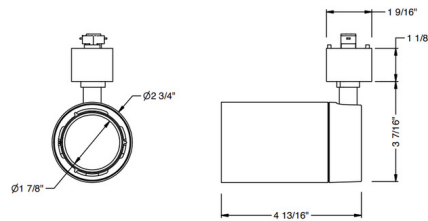

### Description

The GX15 Track Light offers superior light output in a small, unobtrusive design. Has a 35 degree angle, 350 degree rotation and 90 degree tilt. Adaptor designed with adjustable conductor for 2 circuit (J and L Type) tracks, sold separately. Choice of J or L Track System compatibility. Compatibility:L: WAC L Series and Lightolier Lytespan 120 volt single circuit track (Lightolier track by others) J: WAC J Series single circuit track and Juno 120 volt single circuit and two circuit track systems.

### Specifications

COLOR	Clear
BODY FINISH	Black
WATTAGE	17W
DIMMER	Low Voltage Electronic
DIMENSIONS	2.75"W x 4.813"H
INTEGRATED LED MODULE	1 x LED/17W/120V LED
COUNTRY OF ORIGIN	China