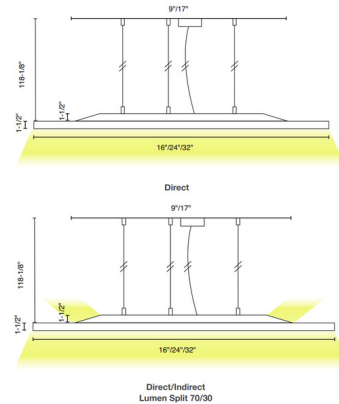

Specifications

COLOR	White
BODY FINISH	Black
WATTAGE	32W
DIMMER	0-10V
DIMENSIONS	16"W x 3"H
INTEGRATED LED MODULE	1 x LED/32W/120-277V LED
COUNTRY OF ORIGIN	Austria

Technical Information

PRODUCT DIMENSIONS	Adjustable Cable Lengths: 118"
LAMP LIFE	50000 hours
COLOR RENDERING	80 CRI
LAMP COLOR	2700K-6500K Tunable White
LUMENS/WATT	90.00
LUMINOUS FLUX	2880 lumens

Shown in black / white

CLICK TO VIEW PRODUCT

Notes: