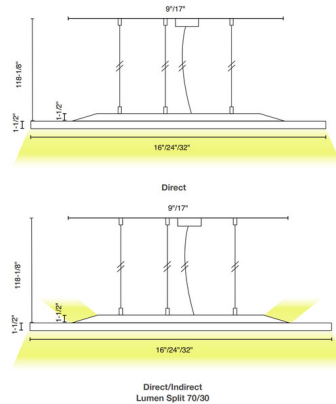

Specifications

COLOR White
BODY FINISH Black
WATTAGE 32W
DIMMER 0-10V
DIMENSIONS 16"W x 3"H
INTEGRATED LED MODULE 1 x LED/32W/120-277V LED
COUNTRY OF ORIGIN Austria

Technical Information

PRODUCT DIMENSIONS Adjustable Cable Lengths: 118"
LAMP LIFE 50000 hours
COLOR RENDERING 80 CRI
LAMP COLOR 2700K-6500K Tunable White
LUMENS/WATT 90.00
LUMINOUS FLUX 2880 lumens

Shown in black / white

CLICK TO VIEW PRODUCT

Notes: