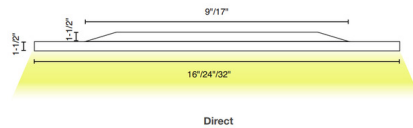

### Description

The Bina Round Ceiling Flush Light adds a touch of clean, modern simplicity to your interior space. Its sleek, circular form delivers direct, or both direct and indirect lighting, casting warm, inviting shadows throughout the room. The Bina is 0-10V dimmable to 1 percent using EldoLED dual driver with static and tunable white with a range of 2700K to 6500K.

Shown in white / white

Direct

Direct/Indirect  
Lumen Split 70/30