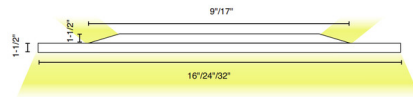

### Description

The Bina Round Ceiling Flush Light adds a touch of clean, modern simplicity to your interior space. Its sleek, circular form delivers direct, or both direct and indirect lighting, casting warm, inviting shadows throughout the room. The Bina is 0-10V dimmable to 1 percent using EldoLED dual driver with static and tunable white with a range of 2700K to 6500K.

Shown in white / white

Direct

Direct/Indirect  
Lumen Split 70/30