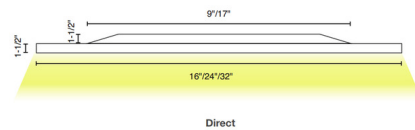

### Description

The Bina Square Ceiling Flush Light adds a touch of clean, modern simplicity to your interior space. Its sleek, squared form delivers direct, or both direct and indirect lighting, casting warm, inviting shadows throughout the room. The Bina is 0-10V dimmable to 1 percent using EldoLED dual driver with static and tunable white with a range of 2700K to 6500K.

### Specifications

COLOR . . . . . White  
BODY FINISH . . . . . Black  
WATTAGE . . . . . 32W  
DIMMER . . . . . 0-10V  
DIMENSIONS . . . . . 16"W x 3"H  
INTEGRATED LED MODULE . . . . . 1 x LED/32W/120V LED  
COUNTRY OF ORIGIN . . . . . Austria

Shown in black / white

Direct

Direct/Indirect  
Lumen Split 70/30

CLICK TO VIEW PRODUCT

Notes: