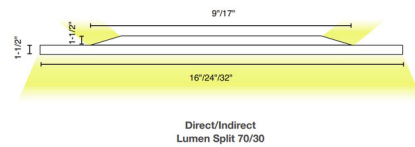

Shown in black / white