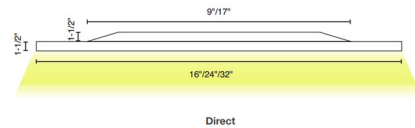

Shown in black / white