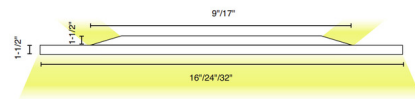

### Description

The Bina Square Ceiling Flush Light adds a touch of clean, modern simplicity to your interior space. Its sleek, squared form delivers direct, or both direct and indirect lighting, casting warm, inviting shadows throughout the room. The Bina is 0-10V dimmable to 1 percent using EldoLED dual driver with static and tunable white with a range of 2700K to 6500K.

### Specifications

COLOR . . . . . White  
BODY FINISH . . . . . Black  
WATTAGE . . . . . 32W  
DIMMER . . . . . 0-10V  
DIMENSIONS . . . . . 16"W x 3"H  
INTEGRATED LED MODULE . . . . . 1 x LED/32W/120V LED  
COUNTRY OF ORIGIN . . . . . Austria

### Technical Information

LAMP LIFE . . . . . 50000 hours  
COLOR RENDERING . . . . . 80 CRI  
LAMP COLOR . . . . . 2700K-6500K Tunable White  
LUMENS/WATT . . . . . 96.56  
LUMINOUS FLUX . . . . . 3090 lumens

Shown in black / white

Direct

Direct/Indirect  
Lumen Split 70/30

CLICK TO VIEW PRODUCT

Notes: