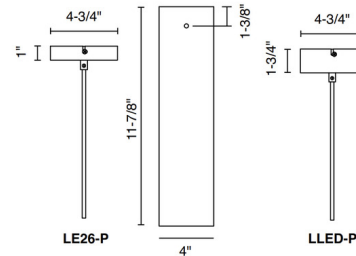

Shown in chrome / gold

Specifications

COLOR	Gold
BODY FINISH	Chrome
WATTAGE	17W
DIMMER	Standard 120V
DIMENSIONS	4"W x 11.88"H
BULB NOT INCLUDED	1 x T10/Medium (E26)/17W/120V LED
COUNTRY OF ORIGIN	Germany

Technical Information

PRODUCT DIMENSIONS	Adjustable Cable Length: 120"
--------------------	-------------------------------

CLICK TO VIEW PRODUCT

Notes: