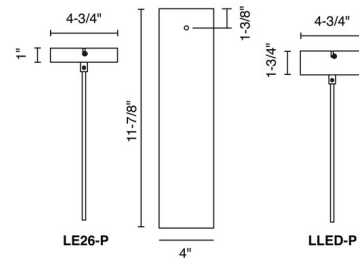

Shown in chrome / gold

Specifications

COLOR Gold
BODY FINISH Chrome
WATTAGE 17W
DIMMER Standard 120V
DIMENSIONS 4"W x 11.88"H
BULB NOT INCLUDED 1 x T10/Medium (E26)/17W/120V LED
COUNTRY OF ORIGIN Germany

Technical Information

PRODUCT DIMENSIONS Adjustable Cable Length: 120"

CLICK TO VIEW PRODUCT

Notes: