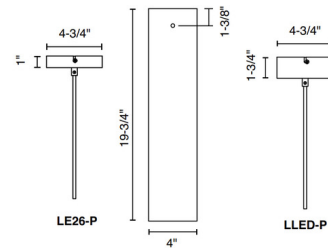

Shown in matte chrome / white

Specifications

COLOR White
BODY FINISH Matte Chrome
WATTAGE 17W
DIMMER Standard 120V
DIMENSIONS 4"W x 19.75"H
BULB NOT INCLUDED 1 x T10/Medium (E26)/17W/120V LED
COUNTRY OF ORIGIN Italy

Technical Information

PRODUCT DIMENSIONS Adjustable Cable Length: 120"

CLICK TO VIEW PRODUCT

Notes: