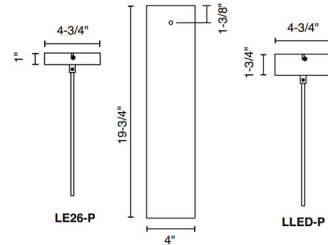

Description

The Titan 2 Pendant brings understated elegance to your interior space. Featuring a hand-blown glass cylinder crafted in Italy, it showcases industrial details while casting warm, ambient shadows throughout your room.

Shown in matte chrome / white

Specifications

COLOR White
 BODY FINISH Matte Chrome
 WATTAGE 17W
 DIMMER Standard 120V
 DIMENSIONS 4"W x 19.75"H
 BULB NOT INCLUDED 1 x T10/Medium (E26)/17W/120V LED
 COUNTRY OF ORIGIN Italy

Technical Information

PRODUCT DIMENSIONS Adjustable Cable Length: 120"

Notes:

CLICK TO VIEW PRODUCT