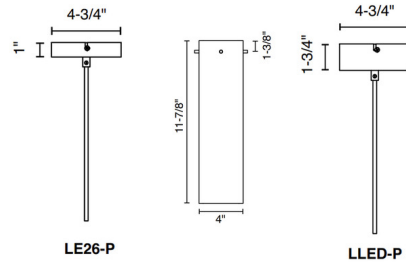

Shown in matte chrome / red

Specifications

COLOR Red
BODY FINISH Matte Chrome
WATTAGE 17W
DIMMER Standard 120V
DIMENSIONS 13.88"L x 4"W x 11.88"H
BULB NOT INCLUDED 1 x A19/Medium (E26)/17W/120V LED
COUNTRY OF ORIGIN Italy

Technical Information

PRODUCT DIMENSIONS Adjustable Cable Length: 120"

CLICK TO VIEW PRODUCT

Notes: