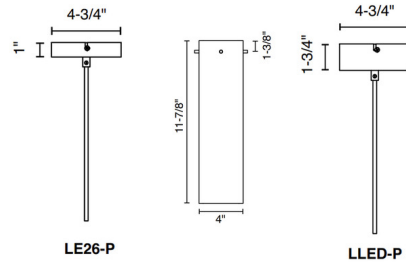

### Specifications

COLOR	Red
BODY FINISH	Matte Chrome
WATTAGE	17W
DIMMER	Standard 120V
DIMENSIONS	13.88"L x 4"W x 11.88"H
BULB NOT INCLUDED	1 x A19/Medium (E26)/17W/120V LED
COUNTRY OF ORIGIN	Italy

### Technical Information

PRODUCT DIMENSIONS	Adjustable Cable Length: 120"
--------------------	-------------------------------

CLICK TO VIEW PRODUCT

Notes: