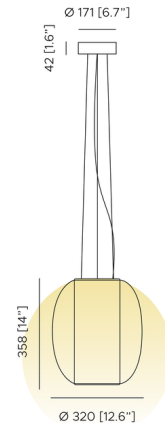

### Specifications

COLOR	Fume
BODY FINISH	Golden Nickel
WATTAGE	12W
DIMMER	Low Voltage Electronic
DIMENSIONS	12.6"W x 14"H
INTEGRATED LED MODULE	1 x LED/12W/120V LED
COUNTRY OF ORIGIN	Italy