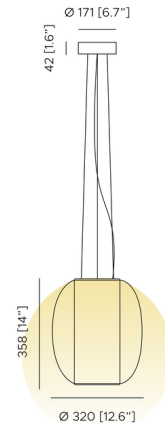

Lightology

lightology.com
866-954-4489
07-07-26

Project: _____

Company: _____

Location: _____ Fixture Type: _____

SPEC #: **CDI1465037**

Approved On: _____ Approved By: _____

Alma Lume Pendant By Contardi

Shown in champagne / clear

Specifications

COLOR	Clear
BODY FINISH	Champagne
WATTAGE	16W
DIMMER	Standard 120V
DIMENSIONS	12.6"W x 14"H
INTEGRATED LED MODULE	1 x LED/16W/120V LED
COUNTRY OF ORIGIN	Italy

Technical Information