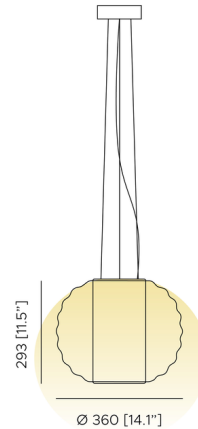

Lightology

lightology.com
866-954-4489
06-30-26

Project: _____

Company: _____

Location: _____ Fixture Type: _____

SPEC #: **CDI1465041**

Approved On: _____ Approved By: _____

Alma Nova Pendant By Contardi

Description

The Alma Nova Pendant offers a floating, contemporary effect with its combination of textured glass and pleated fabric. The ridged glass diffuser surrounds a cylindrical fabric shade housing the LED light source to provide warm, diffused light. Alma's pairing of classic materials will elevate any interior with a elegance and style.

Shown in champagne / amber

Specifications

COLOR	Amber
BODY FINISH	Champagne
WATTAGE	16W
DIMMER	Standard 120V
DIMENSIONS	14.1"W x 11.5"H
INTEGRATED LED MODULE	1 x LED/16W/120V LED
COUNTRY OF ORIGIN	Italy

Technical Information

LAMP COLOR	2700K
LUMENS/WATT	142.50
LUMINOUS FLUX	2280 lumens

CLICK TO VIEW PRODUCT

Notes: