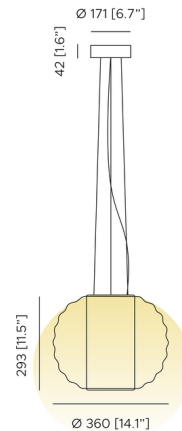

Lightology

lightology.com
866-954-4489
04-25-26

Project: _____

Company: _____

Location: _____ Fixture Type: _____

SPEC #: **CDI1465041**

Approved On: _____ Approved By: _____

Alma Nova Pendant By Contardi

Shown in champagne / amber

Specifications

COLOR	Amber
BODY FINISH	Champagne
WATTAGE	12W
DIMMER	Low Voltage Electronic
DIMENSIONS	14.1"W x 11.5"H
INTEGRATED LED MODULE	1 x LED/12W/120V LED
COUNTRY OF ORIGIN	Italy

Technical Information

LAMP COLOR	2700K
LUMENS/WATT	190.00
LUMINOUS FLUX	2280 lumens

CLICK TO VIEW PRODUCT

Notes: