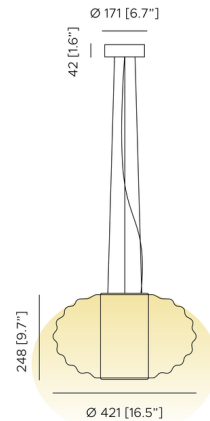

Shown in champagne / plum

Specifications

COLOR	Plum
BODY FINISH	Champagne
WATTAGE	12W
DIMMER	Low Voltage Electronic
DIMENSIONS	16.5"W x 9.7"H
INTEGRATED LED MODULE	1 x LED/12W/120V LED
COUNTRY OF ORIGIN	Italy