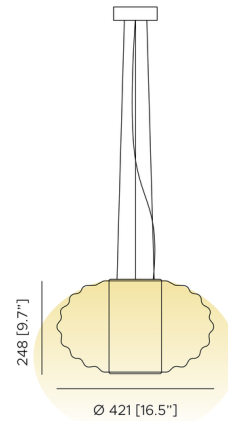

### Specifications

COLOR	Plum
BODY FINISH	Champagne
WATTAGE	16W
DIMMER	Low Voltage Electronic
DIMENSIONS	16.5"W x 9.7"H
INTEGRATED LED MODULE	1 x LED/16W/120V LED
COUNTRY OF ORIGIN	Italy