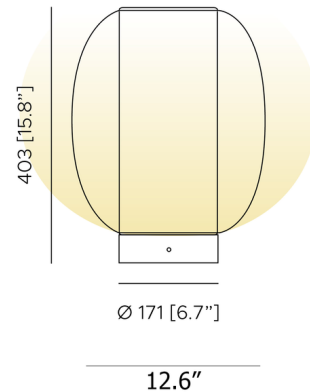

Shown in champagne / clear

Specifications

COLOR . . . . . Clear
BODY FINISH . . . . . Champagne
WATTAGE 16W
DIMMER . . . . . Included
DIMENSIONS . . . . . 12.6"W x 15.8"H
INTEGRATED LED MODULE . . . . . 1 x LED/16W/120V LED
COUNTRY OF ORIGIN . . . . . Italy

Technical Information

LAMP COLOR 2700K
LUMENS/WATT 142.50
LUMINOUS FLUX . . . . . 2280 lumens

CLICK TO VIEW PRODUCT

Notes: