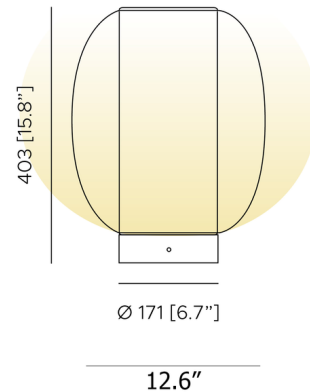

Shown in champagne / clear

Specifications

COLOR Clear
BODY FINISH Champagne
WATTAGE 16W
DIMMER Included
DIMENSIONS 12.6"W x 15.8"H
INTEGRATED LED MODULE 1 x LED/16W/120V LED
COUNTRY OF ORIGIN Italy

Technical Information