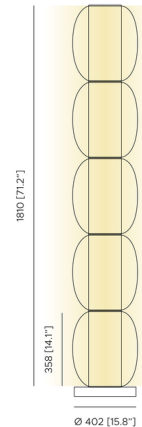

CLICK TO VIEW PRODUCT

Notes: