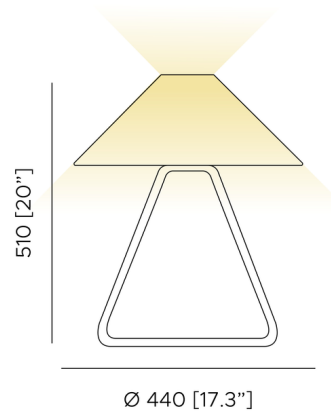

Description

The Hat Table Lamp is a tribute to 1950s French design with an neatly tailored, essential silhouette. The shade is available in classic linen or modern Tyvek, both offering a rich texture along with the stylish rope that covers the lamp's frame. Hat's balance of craftsmanship, materiality, and a contemporary vision make it an elegant addition to any interior. Dimmer switch located on cord.

Shown in graphite grey / tyvek

Specifications

COLOR Tyvek
BODY FINISH Graphite Grey
WATTAGE 11W
DIMMER Included
DIMENSIONS 17.3"W x 20"H
BULB NOT INCLUDED 1 x A19/Medium (E26)/11W/120V LED
COUNTRY OF ORIGIN Italy