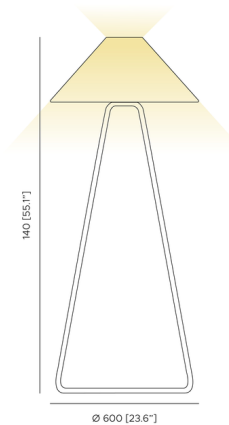

Description

The Hat Floor Lamp is a tribute to 1950s French design with an neatly tailored, essential silhouette. The shade is available in classic linen or modern Tyvek, both offering a rich texture along with the stylish rope that covers the lamp's frame. Hat's balance of craftsmanship, materiality, and a contemporary vision make it an elegant addition to any interior. Dimmer footswitch located on cord.

Specifications

COLOR White Linen
BODY FINISH Japanese Red
WATTAGE 12W
DIMMER Included
DIMENSIONS 23.6"W x 56.2"H
BULB NOT INCLUDED 1 x A19/Medium (E26)/12W/120V LED
COUNTRY OF ORIGIN Italy

Shown in japanese red / white linen