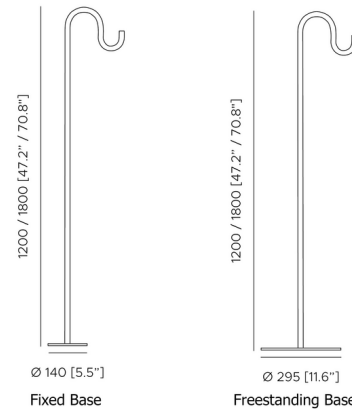

Description

The Clara Outdoor Lamp Stand is an accessory for the Clara Small Outdoor Portable Lamp by Contardi that provides a handy and stylish spot to hang the lamp. The curving metal stem provides an understated decorative touch. Available with a Freestanding base which can be moved freely, or a Fixed Floor base designed to be anchored to the floor. Note: Includes lamp stand only; lamp sold separately.

Shown in bronze lacquered

Specifications

COLOR	N/A
BODY FINISH	Bronze Lacquered
WATTAGE	N/A
DIMMER	N/A
DIMENSIONS	5.5"W x 47.2"H
BULB	N/A
COUNTRY OF ORIGIN	Italy

CLICK TO VIEW PRODUCT

Notes: