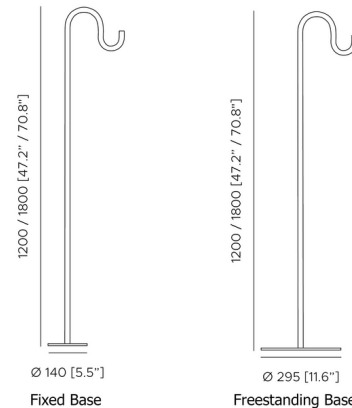

Description

The Clara Outdoor Lamp Stand is an accessory for the Clara Small Outdoor Portable Lamp by Contardi that provides a handy and stylish spot to hang the lamp. The curving metal stem provides an understated decorative touch. Available with a Freestanding base which can be moved freely, or a Fixed Floor base designed to be anchored to the floor. Note: Includes lamp stand only; lamp sold separately.

Shown in bronze lacquered

Specifications

COLOR N/A
BODY FINISH Bronze Lacquered
WATTAGE N/A
DIMMER N/A
DIMENSIONS 5.5"W x 47.2"H
BULB N/A
COUNTRY OF ORIGIN Italy

CLICK TO VIEW PRODUCT

Notes: